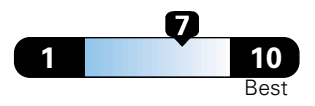

Smog Rating (tailpipe only)

This vehicle emits 427 grams CO2 per mile. The best emits 0 grams per mile (tailpipe only). Producing and distributing fuel also creates emissions; learn more at fuelconomy.gov.

Actual results will vary for many reasons, including driving conditions and how you drive and maintain your vehicle. The average new vehicle gets 27 MPG and cost $7,500 to fuel over 5 years. Cost estimates are based on 15,000 miles per year at $2.70 per gallon. MPGe is miles per gasoline gallon equivalent. Vehicle emissions are a significant cause of climate change and smog.

fuelconomy.gov

Calculate personalized estimates and compare vehicles